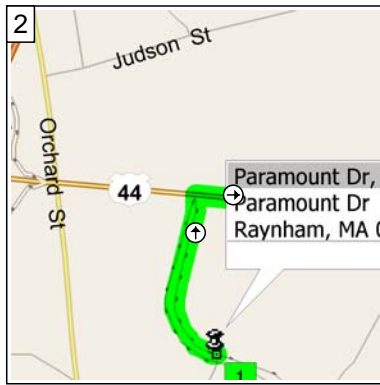

Courtyard_EPMS_Office

10.3 miles; 15 minutes

9:00 AM 0.0 mi
 Depart Paramount Dr, Raynham, MA 02767 [Paramount Dr, Raynham, MA 02767] on Paramount Dr (West) for 0.3 mi

9:00 AM 0.3 mi
 Turn RIGHT (East) onto US-44 [Cape Hwy] for 3.5 mi

9:06 AM 3.8 mi
 Take Ramp (RIGHT) onto I-495 [SR-25] for 2.6 mi towards I-495 / Cape Cod / The Islands

9:09 AM 6.4 mi
 At exit 4, turn RIGHT onto Ramp for 0.2 mi towards RT-105 / Middleboro Ctr. / Lakeville

9:09 AM 6.6 mi
 Keep LEFT to stay on Ramp for 21 yds towards RT-105 / Middleboro Ctr.

9:09 AM 6.6 mi
 Turn LEFT (North-East) onto SR-105 [S Main St] for 0.4 mi

9:10 AM 7.1 mi
 Turn RIGHT (East) onto SR-28 [E Grove St] for 2.7 mi

9:14 AM 9.7 mi
 Keep STRAIGHT onto SR-28 [Wareham St] for 0.6 mi

9:15 AM 10.3 mi
 Arrive 1 Abbey Ln, Middleboro, MA 02346