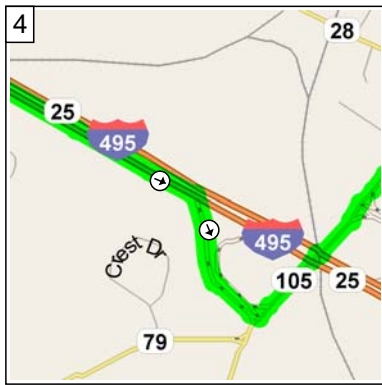

Courtyard_EPMS_Office

10.3 miles; 15 minutes

9:00 AM 0.0 mi
 Depart Paramount Dr, Raynham, MA 02767 [Paramount Dr, Raynham, MA 02767] on Paramount Dr (West) for 0.3 mi

9:00 AM 0.3 mi
 Turn RIGHT (East) onto US-44 [Cape Hwy] for 3.5 mi

9:06 AM 3.8 mi
 Take Ramp (RIGHT) onto I-495 [SR-25] for 2.6 mi towards I-495 / Cape Cod / The Islands

9:09 AM 6.4 mi
 At exit 4, turn RIGHT onto Ramp for 0.2 mi towards RT-105 / Middleboro Ctr. / Lakeville

9:09 AM 6.6 mi
 Keep LEFT to stay on Ramp for 21 yds towards RT-105 / Middleboro Ctr.

9:09 AM 6.6 mi
 Turn LEFT (North-East) onto SR-105 [S Main St] for 0.4 mi

9:10 AM 7.1 mi
 Turn RIGHT (East) onto SR-28 [E Grove St] for 2.7 mi

9:14 AM 9.7 mi
 Keep STRAIGHT onto SR-28 [Wareham St] for 0.6 mi

9:15 AM 10.3 mi
 Arrive 1 Abbey Ln, Middleboro, MA 02346