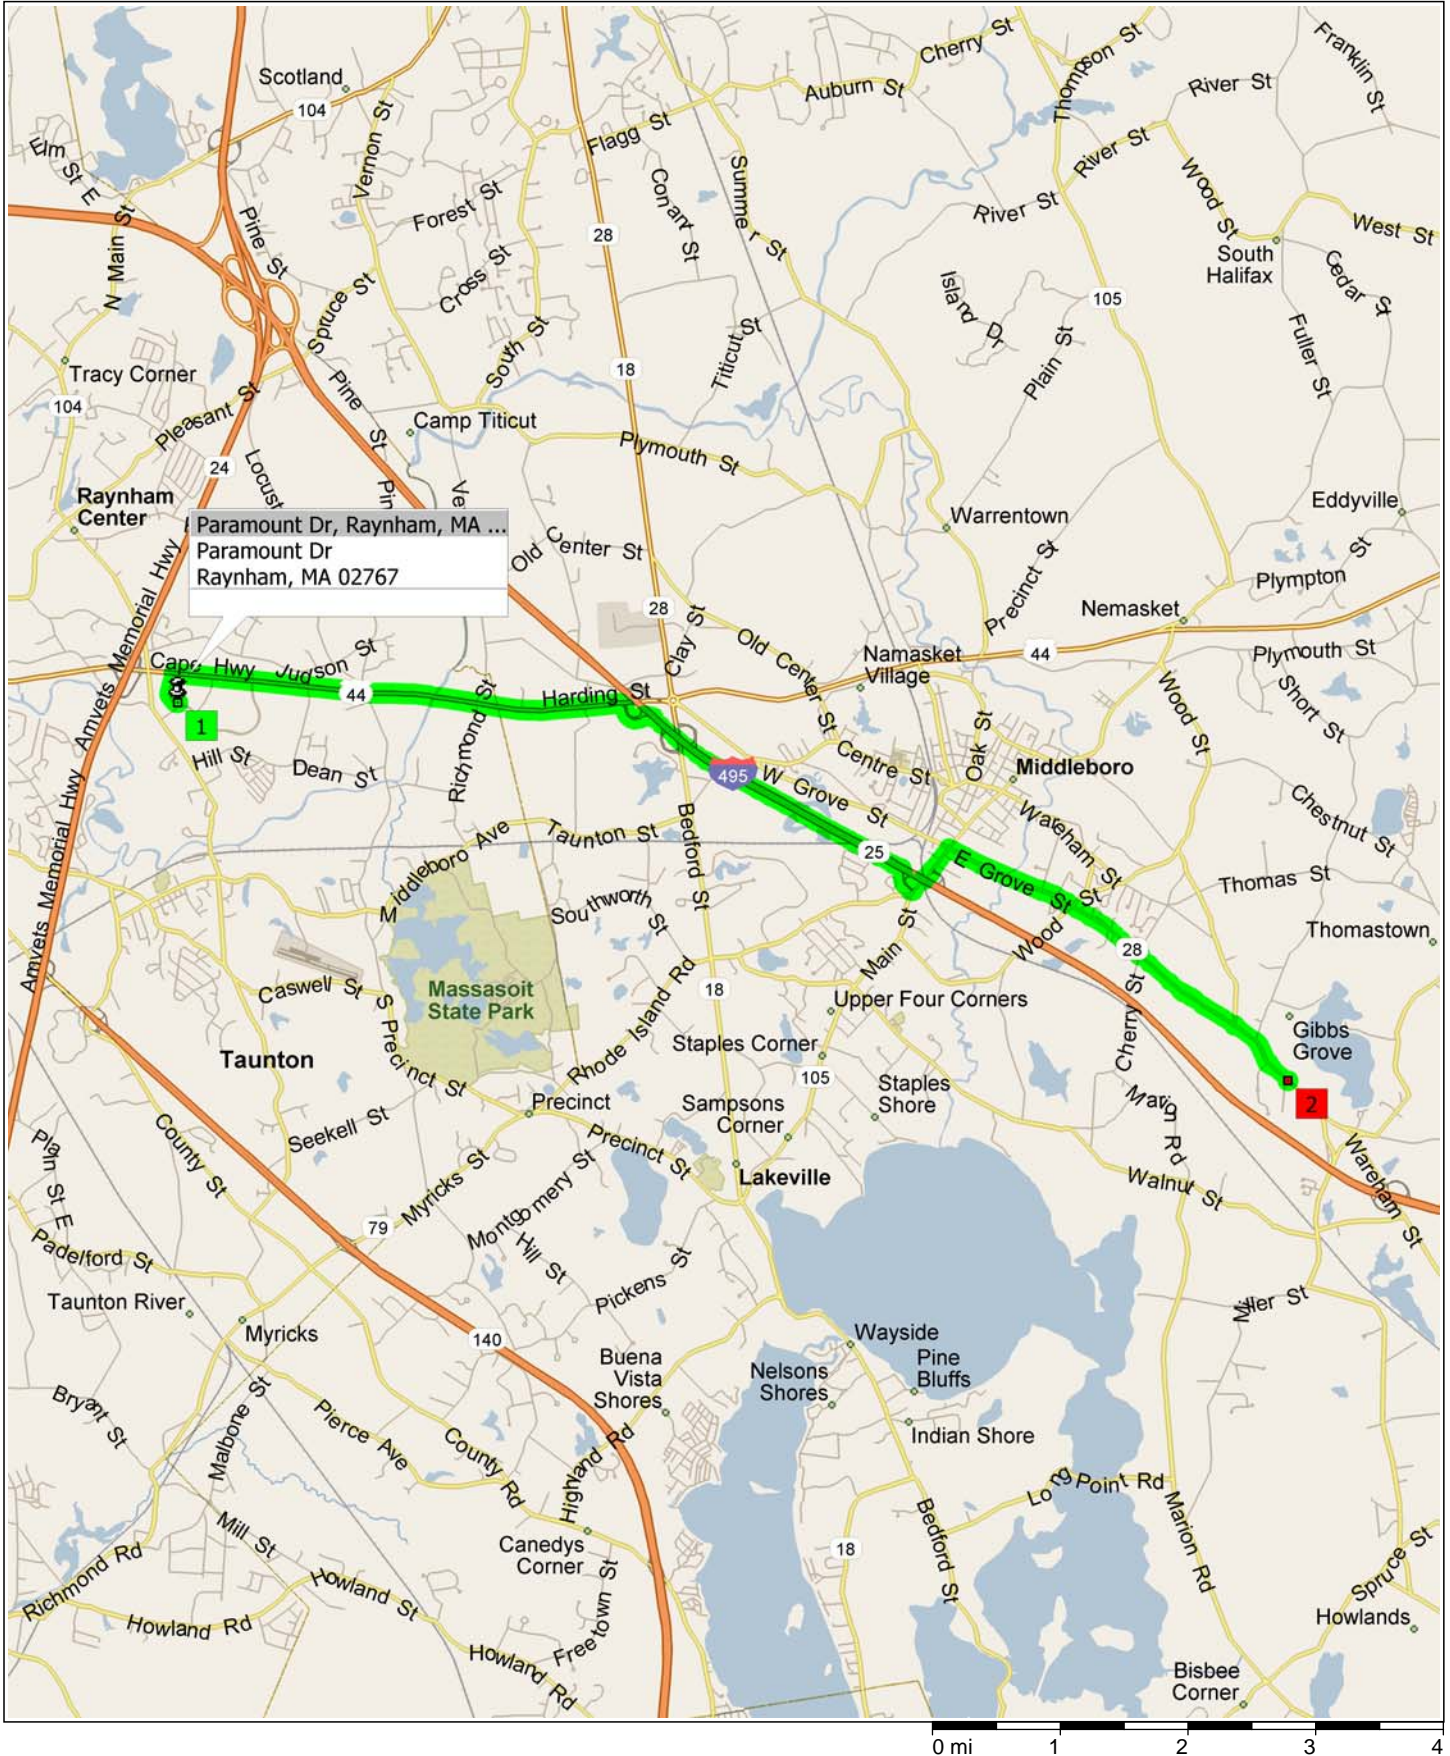

Courtyard_EPMS_Office

10.3 miles; 15 minutes

9:00 AM 0.0 mi
 Depart Paramount Dr, Raynham, MA 02767 [Paramount Dr, Raynham, MA 02767] on Paramount Dr (West) for 0.3 mi

9:00 AM 0.3 mi
 Turn RIGHT (East) onto US-44 [Cape Hwy] for 3.5 mi

9:06 AM 3.8 mi
 Take Ramp (RIGHT) onto I-495 [SR-25] for 2.6 mi towards I-495 / Cape Cod / The Islands

9:09 AM 6.4 mi
 At exit 4, turn RIGHT onto Ramp for 0.2 mi towards RT-105 / Middleboro Ctr. / Lakeville

9:09 AM 6.6 mi
 Keep LEFT to stay on Ramp for 21 yds towards RT-105 / Middleboro Ctr.

9:09 AM 6.6 mi
 Turn LEFT (North-East) onto SR-105 [S Main St] for 0.4 mi

9:10 AM 7.1 mi
 Turn RIGHT (East) onto SR-28 [E Grove St] for 2.7 mi

9:14 AM 9.7 mi
 Keep STRAIGHT onto SR-28 [Wareham St] for 0.6 mi

9:15 AM 10.3 mi
 Arrive 1 Abbey Ln, Middleboro, MA 02346