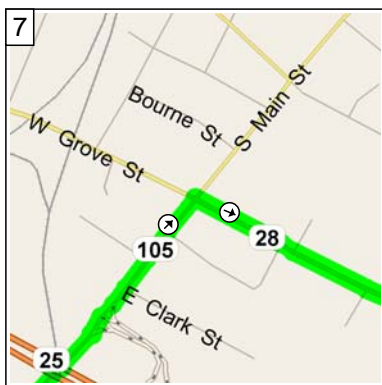

Courtyard_EPMS_Office

10.3 miles; 15 minutes

9:00 AM 0.0 mi
 Depart Paramount Dr, Raynham, MA 02767 [Paramount Dr, Raynham, MA 02767] on Paramount Dr (West) for 0.3 mi

9:00 AM 0.3 mi
 Turn RIGHT (East) onto US-44 [Cape Hwy] for 3.5 mi

9:06 AM 3.8 mi
 Take Ramp (RIGHT) onto I-495 [SR-25] for 2.6 mi towards I-495 / Cape Cod / The Islands

9:09 AM 6.4 mi
 At exit 4, turn RIGHT onto Ramp for 0.2 mi towards RT-105 / Middleboro Ctr. / Lakeville

9:09 AM 6.6 mi
 Keep LEFT to stay on Ramp for 21 yds towards RT-105 / Middleboro Ctr.

9:09 AM 6.6 mi
 Turn LEFT (North-East) onto SR-105 [S Main St] for 0.4 mi

9:10 AM 7.1 mi
 Turn RIGHT (East) onto SR-28 [E Grove St] for 2.7 mi

9:14 AM 9.7 mi
 Keep STRAIGHT onto SR-28 [Wareham St] for 0.6 mi

9:15 AM 10.3 mi
 Arrive 1 Abbey Ln, Middleboro, MA 02346