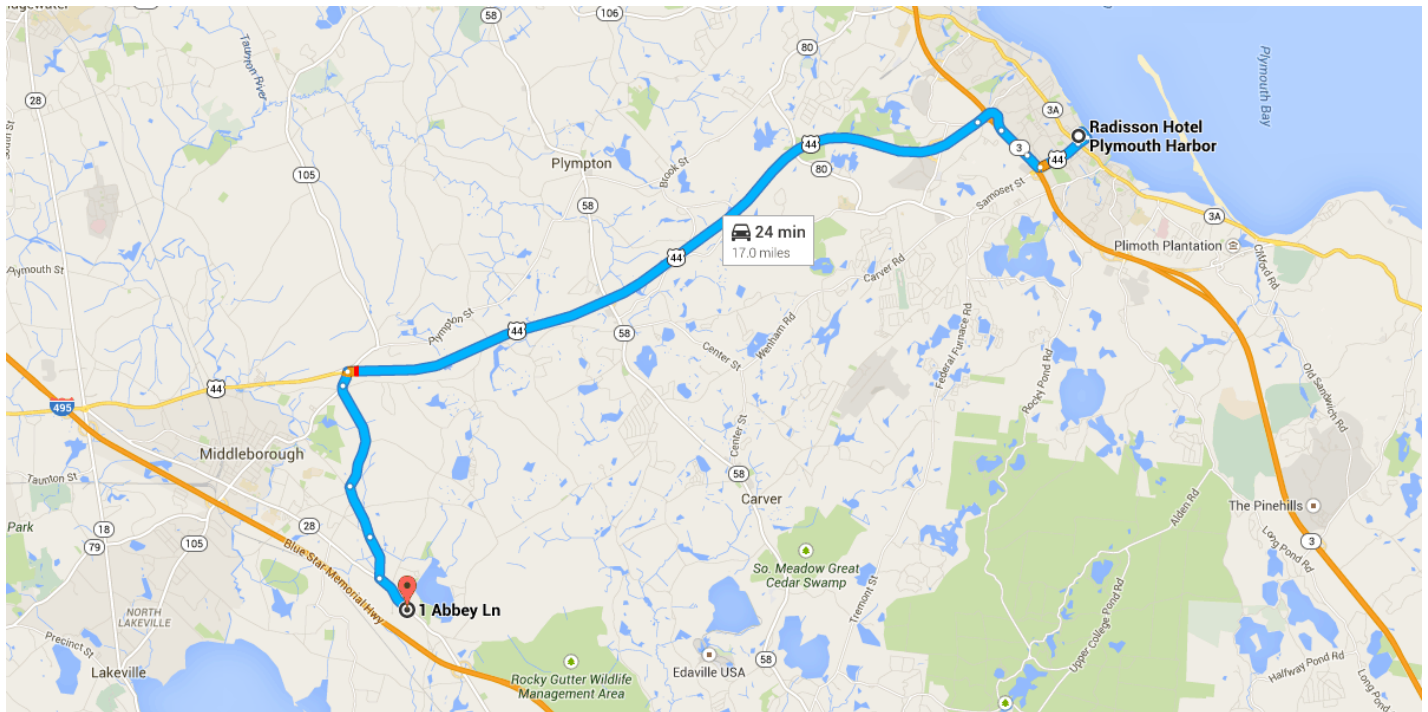

### Directions from Radisson Hotel Plymouth Harbor to 1 Abbey Ln

## ○ Radisson Hotel Plymouth Harbor

180 Water Street, Plymouth, MA 02360

### Get on US-44 from Samoset St

- 1.2 mi / 4 min
- ↑ 1. Head **southeast** on **Water St**
- 0.1 mi
- 📍 2. At the traffic circle, take the **1st** exit onto **S Park Ave**
- 0.2 mi
- ↑ 3. Continue onto **Samoset St**
- 0.7 mi
- ⤴ 4. Take the **US 44 W** ramp
- 0.3 mi

Follow **US-44 W** to **MA-105 S** in Middleborough

11.8 mi / 11 min

- 5. Merge onto US-44
- 6. Take exit 7 for US-44 W toward Taunton/Providence RI
- 7. Continue onto US-44 W