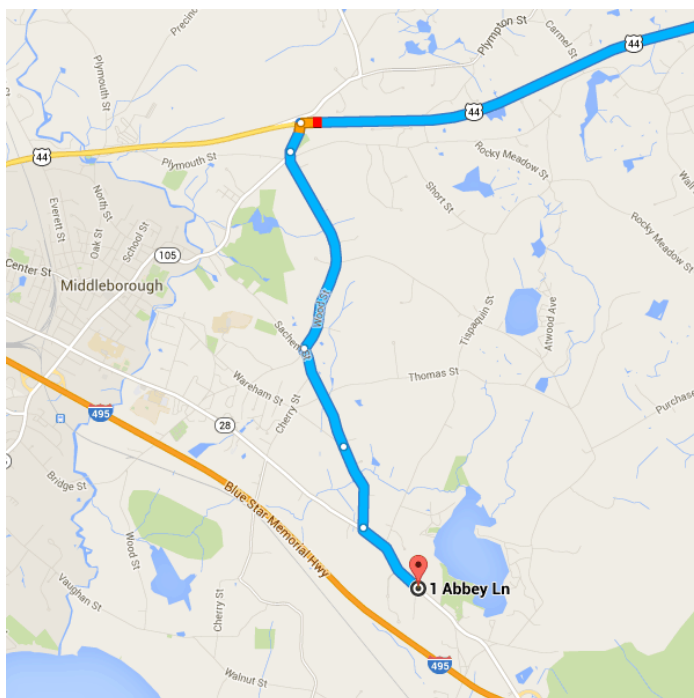

### Get on US-44 from Samoset St

- 1.2 mi / 4 min
- ↑ 1. Head **southeast** on **Water St**
- 0.1 mi
- 📍 2. At the traffic circle, take the **1st** exit onto **S Park Ave**
- 0.2 mi
- ↑ 3. Continue onto **Samoset St**
- 0.7 mi
- ⤴ 4. Take the **US 44 W** ramp
- 0.3 mi

Follow **US-44 W** to **MA-105 S** in Middleborough

11.8 mi / 11 min

- 5. Merge onto US-44
- 6. Take exit 7 for US-44 W toward Taunton/Providence RI
- 7. Continue onto US-44 W

### Take Wood St and Sachem St to Abbey Ln

4.0 mi / 8 min

- 8. Turn left onto MA-105 S (signs for Massachusetts 105 S/Middleboro/Lakeville)
  - 9. Slight left onto Wood St
  - 10. Turn left onto Sachem St
  - 11. Merge onto Wareham St
  - 12. Turn left onto MA-28 S
  - 13. Turn right onto Abbey Ln
- i* Destination will be on the right

### 1 Abbey Ln

Middleborough, MA 02346

These directions are for planning purposes only. You may find that construction projects, traffic, weather, or other events may cause conditions to differ from the map results, and you should plan your route accordingly. You must obey all signs or notices regarding your route.