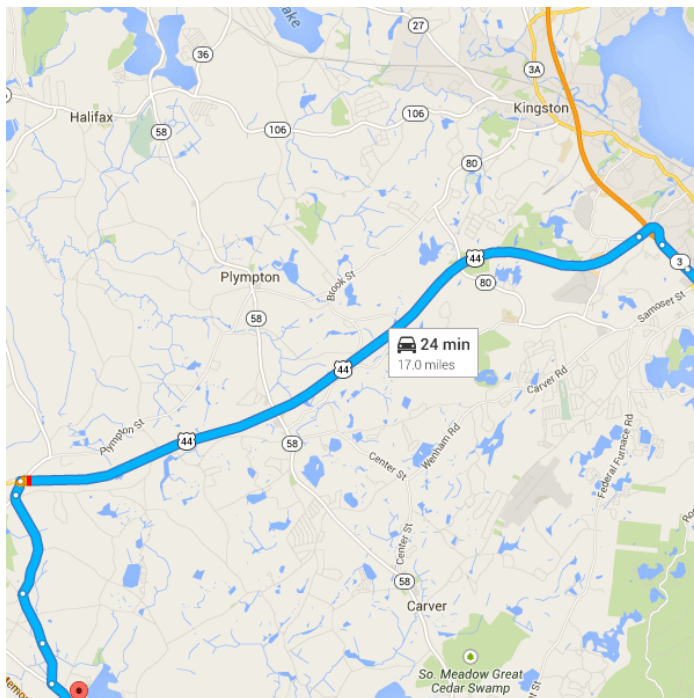

## ○ Radisson Hotel Plymouth Harbor

180 Water Street, Plymouth, MA 02360

### Get on US-44 from Samoset St

- 1.2 mi / 4 min
- ↑ 1. Head **southeast** on **Water St**
- 0.1 mi
- 📍 2. At the traffic circle, take the **1st** exit onto **S Park Ave**
- 0.2 mi
- ↑ 3. Continue onto **Samoset St**
- 0.7 mi
- ⤴ 4. Take the **US 44 W** ramp
- 0.3 mi

Follow **US-44 W** to **MA-105 S** in Middleborough

11.8 mi / 11 min

- 5. Merge onto US-44
- 6. Take exit 7 for US-44 W toward Taunton/Providence RI
- 7. Continue onto US-44 W

### Take Wood St and Sachem St to Abbey Ln

4.0 mi / 8 min

- 8. Turn left onto MA-105 S (signs for Massachusetts 105 S/Middleboro/Lakeville)
  - 9. Slight left onto Wood St
  - 10. Turn left onto Sachem St
  - 11. Merge onto Wareham St
  - 12. Turn left onto MA-28 S
  - 13. Turn right onto Abbey Ln
- i* Destination will be on the right