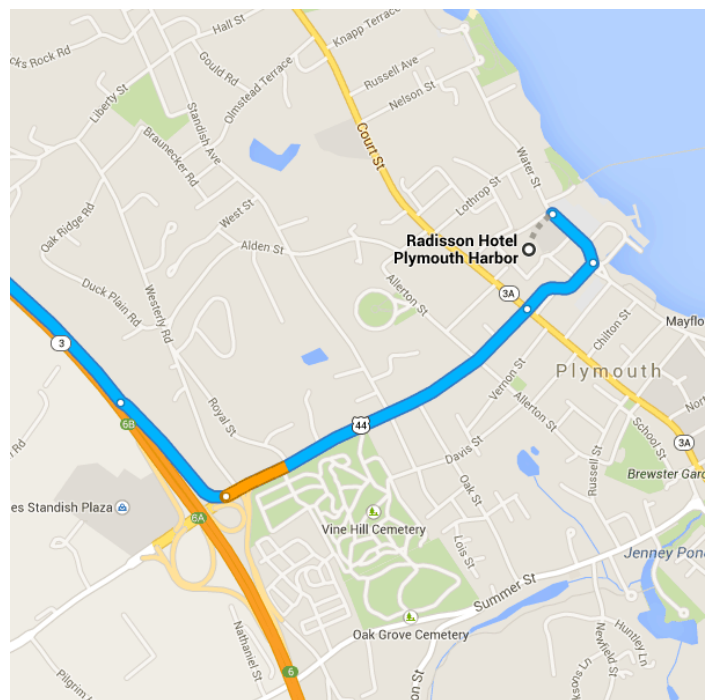

### Directions from Radisson Hotel Plymouth Harbor to 1 Abbey Ln

## ○ Radisson Hotel Plymouth Harbor

180 Water Street, Plymouth, MA 02360

### Get on US-44 from Samoset St

- 1.2 mi / 4 min
- ↑ 1. Head **southeast** on **Water St**
- 0.1 mi
- 📍 2. At the traffic circle, take the **1st** exit onto **S Park Ave**
- 0.2 mi
- ↑ 3. Continue onto **Samoset St**
- 0.7 mi
- ⤴ 4. Take the **US 44 W** ramp
- 0.3 mi

Follow **US-44 W** to **MA-105 S** in Middleborough

11.8 mi / 11 min

- 5. Merge onto US-44
- 6. Take exit 7 for US-44 W toward Taunton/Providence RI
- 7. Continue onto US-44 W