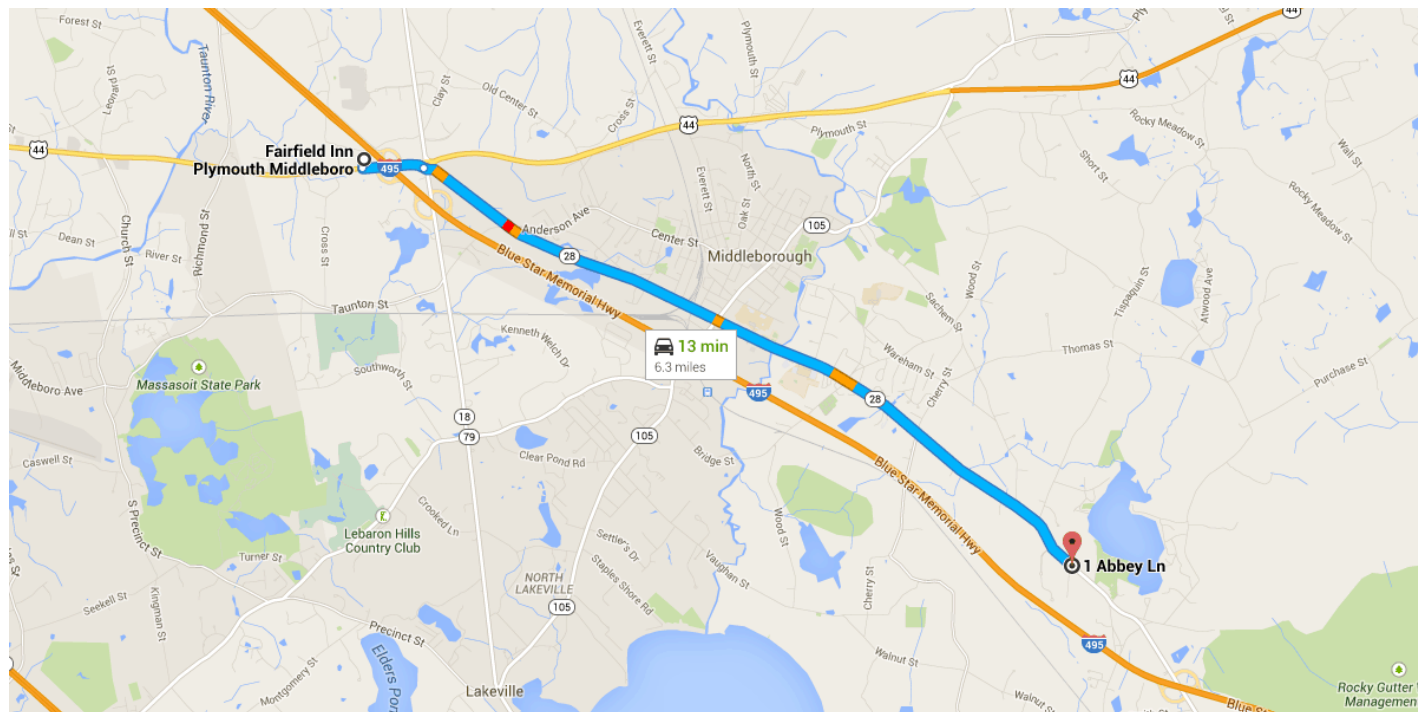

Drive 6.3 miles, 12 min

### Directions from Fairfield Inn Plymouth Middleboro to 1 Abbey Ln

#### ○ Fairfield Inn Plymouth Middleboro

4 Chalet Road, Middleborough, MA 02346

- ↑ 1. Head west on **Chalet Rd** toward **US-44 E** 282 ft
- ↶ 2. Turn **left** onto **US-44 E** 0.5 mi
- 📍 3. At the traffic circle, take the **2nd** exit onto **MA-28 S** 5.8 mi
- ↷ 4. Turn **right** onto **Abbey Ln**  
 Destination will be on the right 13 ft

#### ⊙ 1 Abbey Ln

Middleborough, MA 02346

These directions are for planning purposes only. You may find that construction projects, traffic, weather, or other events may cause conditions to differ from the map results, and you should plan your route accordingly. You must obey all signs or notices regarding your route.