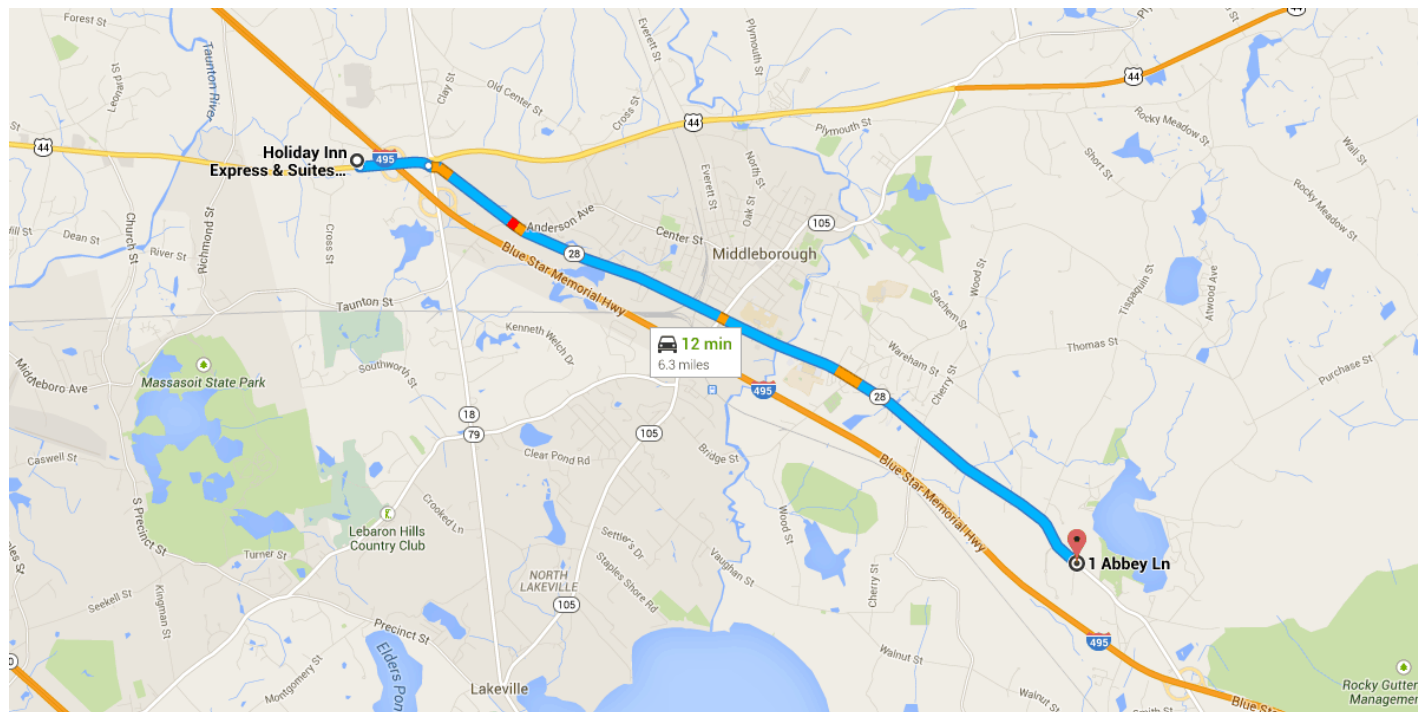

Drive 6.3 miles, 11 min

Directions from Holiday Inn Express & Suites Middleboro Raynham to 1 Abbey Ln

○ Holiday Inn Express & Suites Middleboro Raynham

43 Harding Street, Middleborough, MA 02346

- ↑ 1. Head **east** on **US-44 E** toward **Chalet Rd** 0.5 mi

- 📍 2. At the traffic circle, take the **2nd** exit onto **MA-28 S** 5.8 mi

- ➡ 3. Turn **right** onto **Abbey Ln**
i Destination will be on the right 13 ft

⊙ 1 Abbey Ln

Middleborough, MA 02346

These directions are for planning purposes only. You may find that construction projects, traffic, weather, or other events may cause conditions to differ from the map results, and you should plan your route accordingly. You must obey all signs or notices regarding your route.